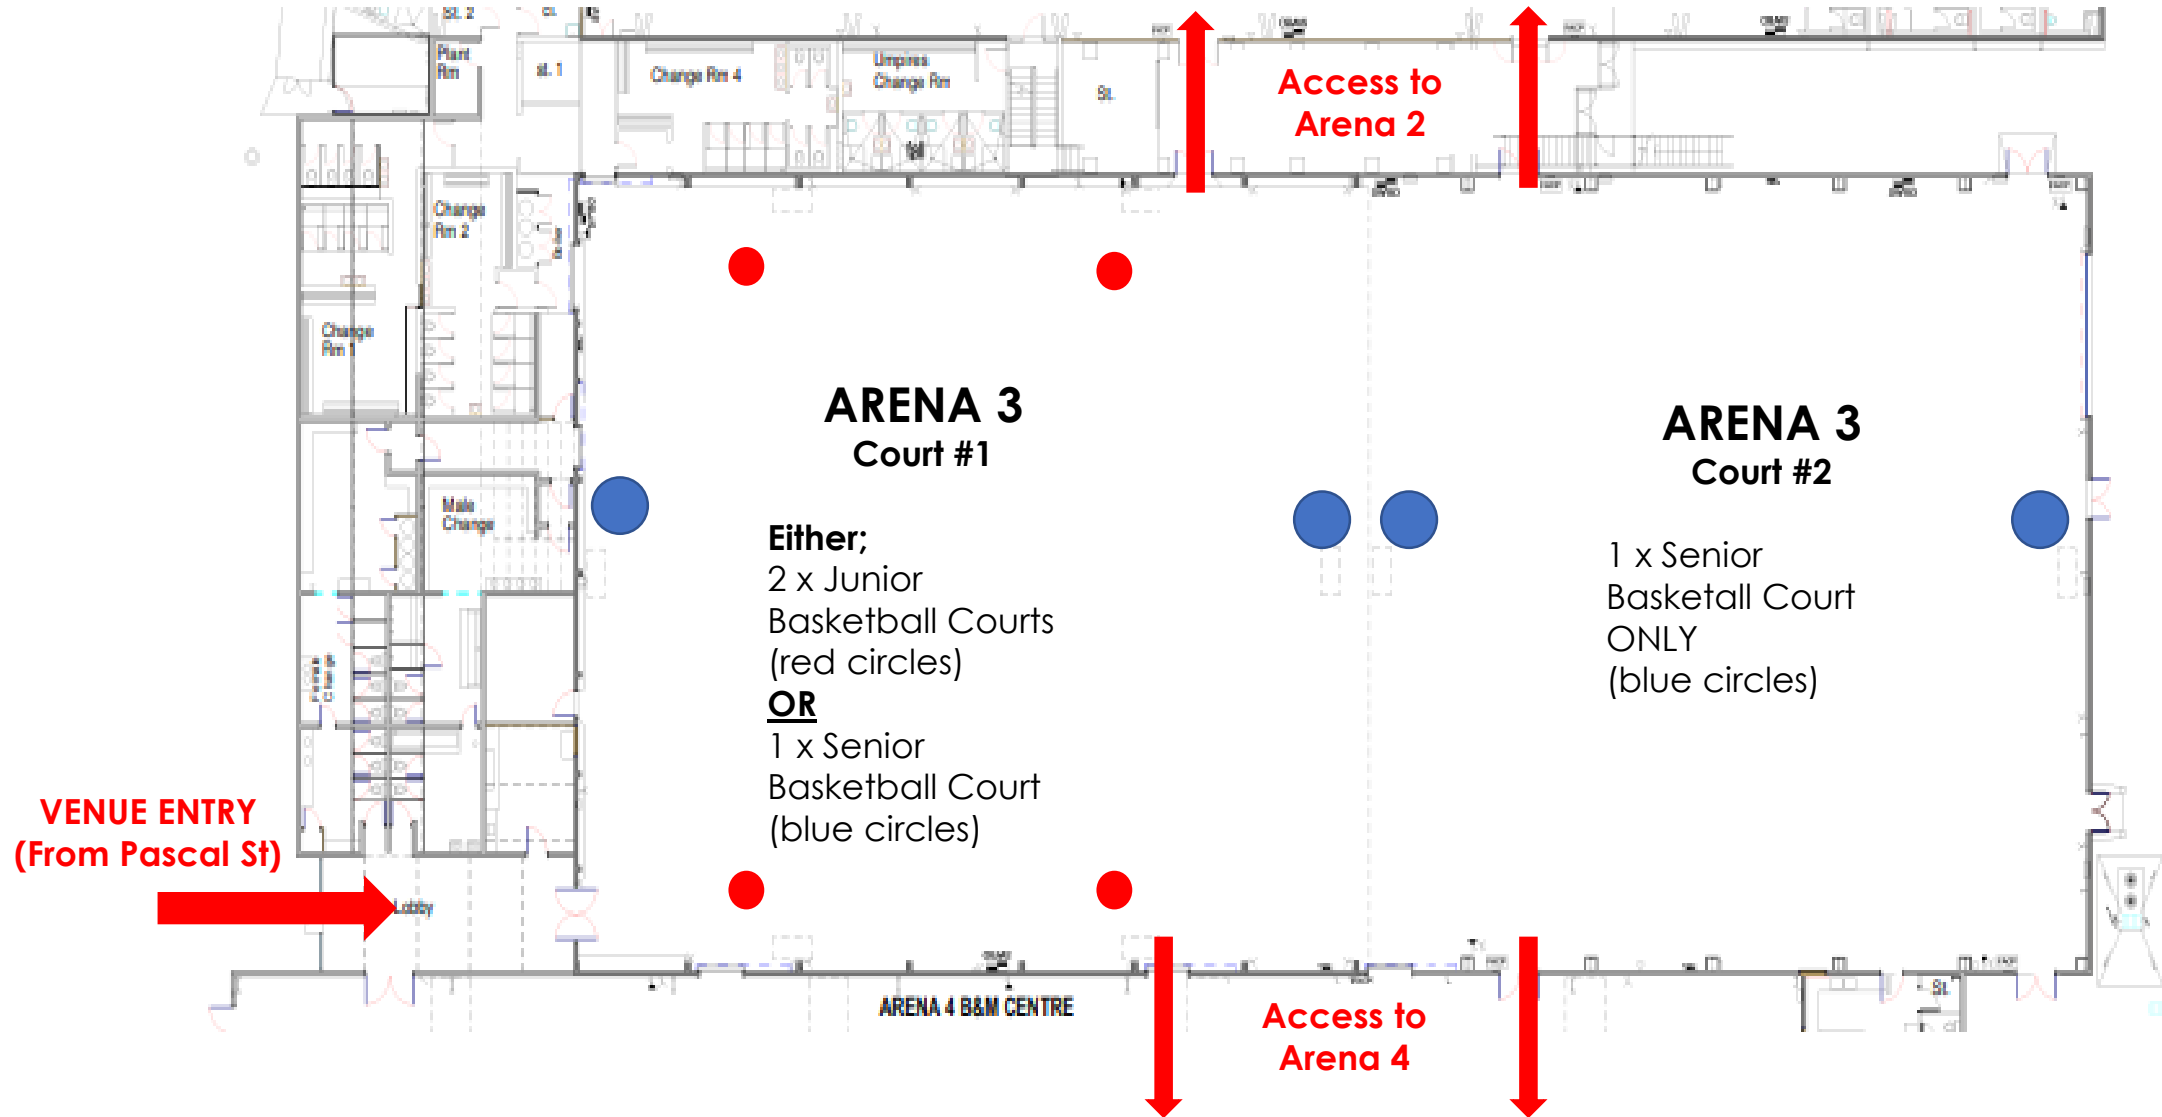

ARENA 4 ~ Saturday

Philippine Central Association

Labour Weekend ~
October 21st – 23rd

CAR PARKING

**VENUE + CAR PARK ENTRY
(Gate 4, Pascal Street)**

ARENA 4 ~ Sunday

Philippine Central Association

Labour Weekend ~
October 21st – 23rd

CAR PARKING

**VENUE + CAR PARK ENTRY
(Gate 4, Pascal Street)**

ARENA 3 ~ Saturday

ARENA 3 ~ SUNDAY

FLY PALMY ARENA ~ Arena 2

CAR PARKING

VENUE ENTRY
(From Pascal St)

FLY PALMY ARENA
18 x Badminton Courts

20 x event staff
car parks

Access to
Arena 3