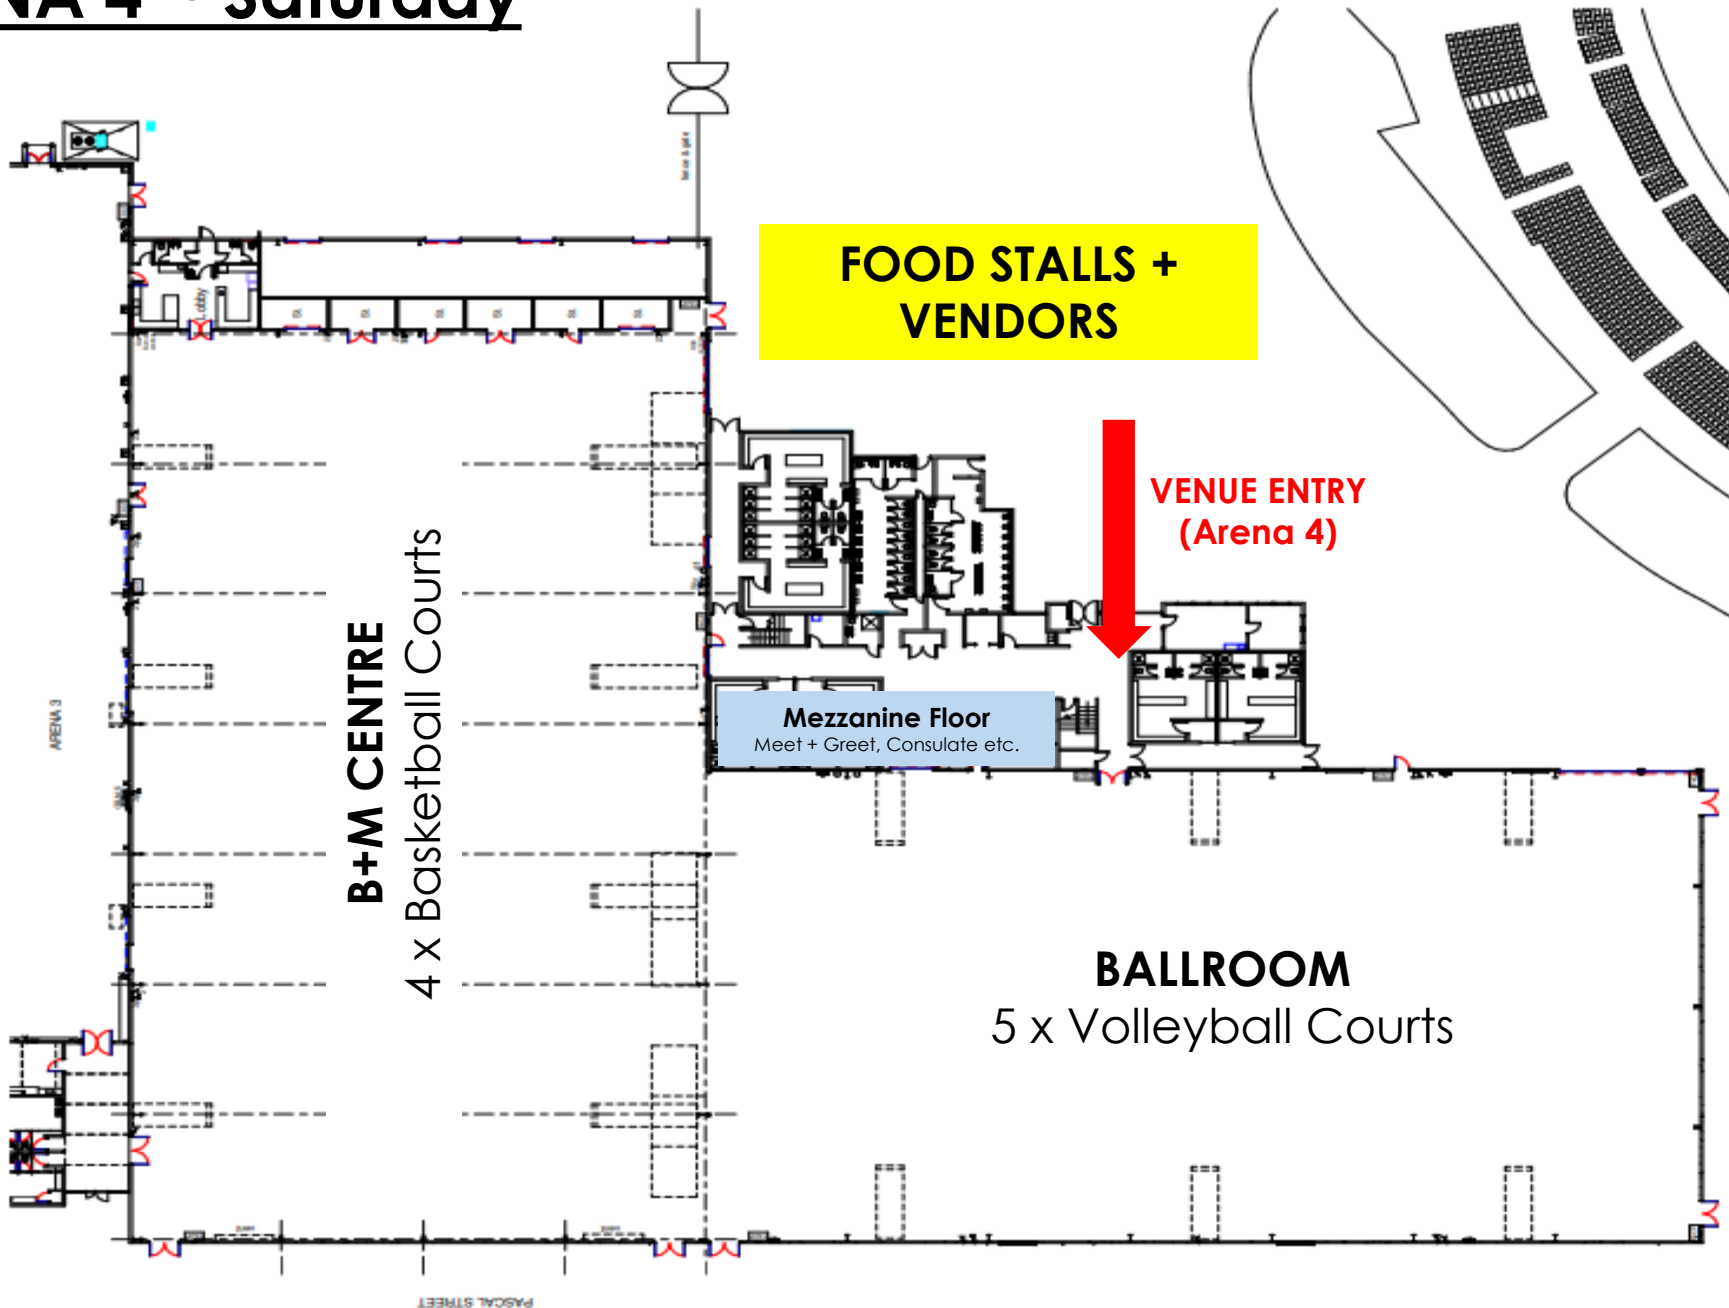

ARENA 4 ~ Saturday

Philippine Central Association

Labour Weekend ~
October 21st – 23rd

CAR PARKING

**VENUE + CAR PARK ENTRY
(Gate 4, Pascal Street)**

ARENA 4 ~ Sunday

Philippine Central Association

Labour Weekend ~
October 21st – 23rd

CAR PARKING

**VENUE + CAR PARK ENTRY
(Gate 4, Pascal Street)**

ARENA 3 ~ Saturday

ARENA 3 ~ SUNDAY

FLY PALMY ARENA ~ Arena 2

CAR PARKING

VENUE ENTRY
(From Pascal St)

FLY PALMY ARENA
18 x Badminton Courts

20 x event staff
car parks

Access to
Arena 3