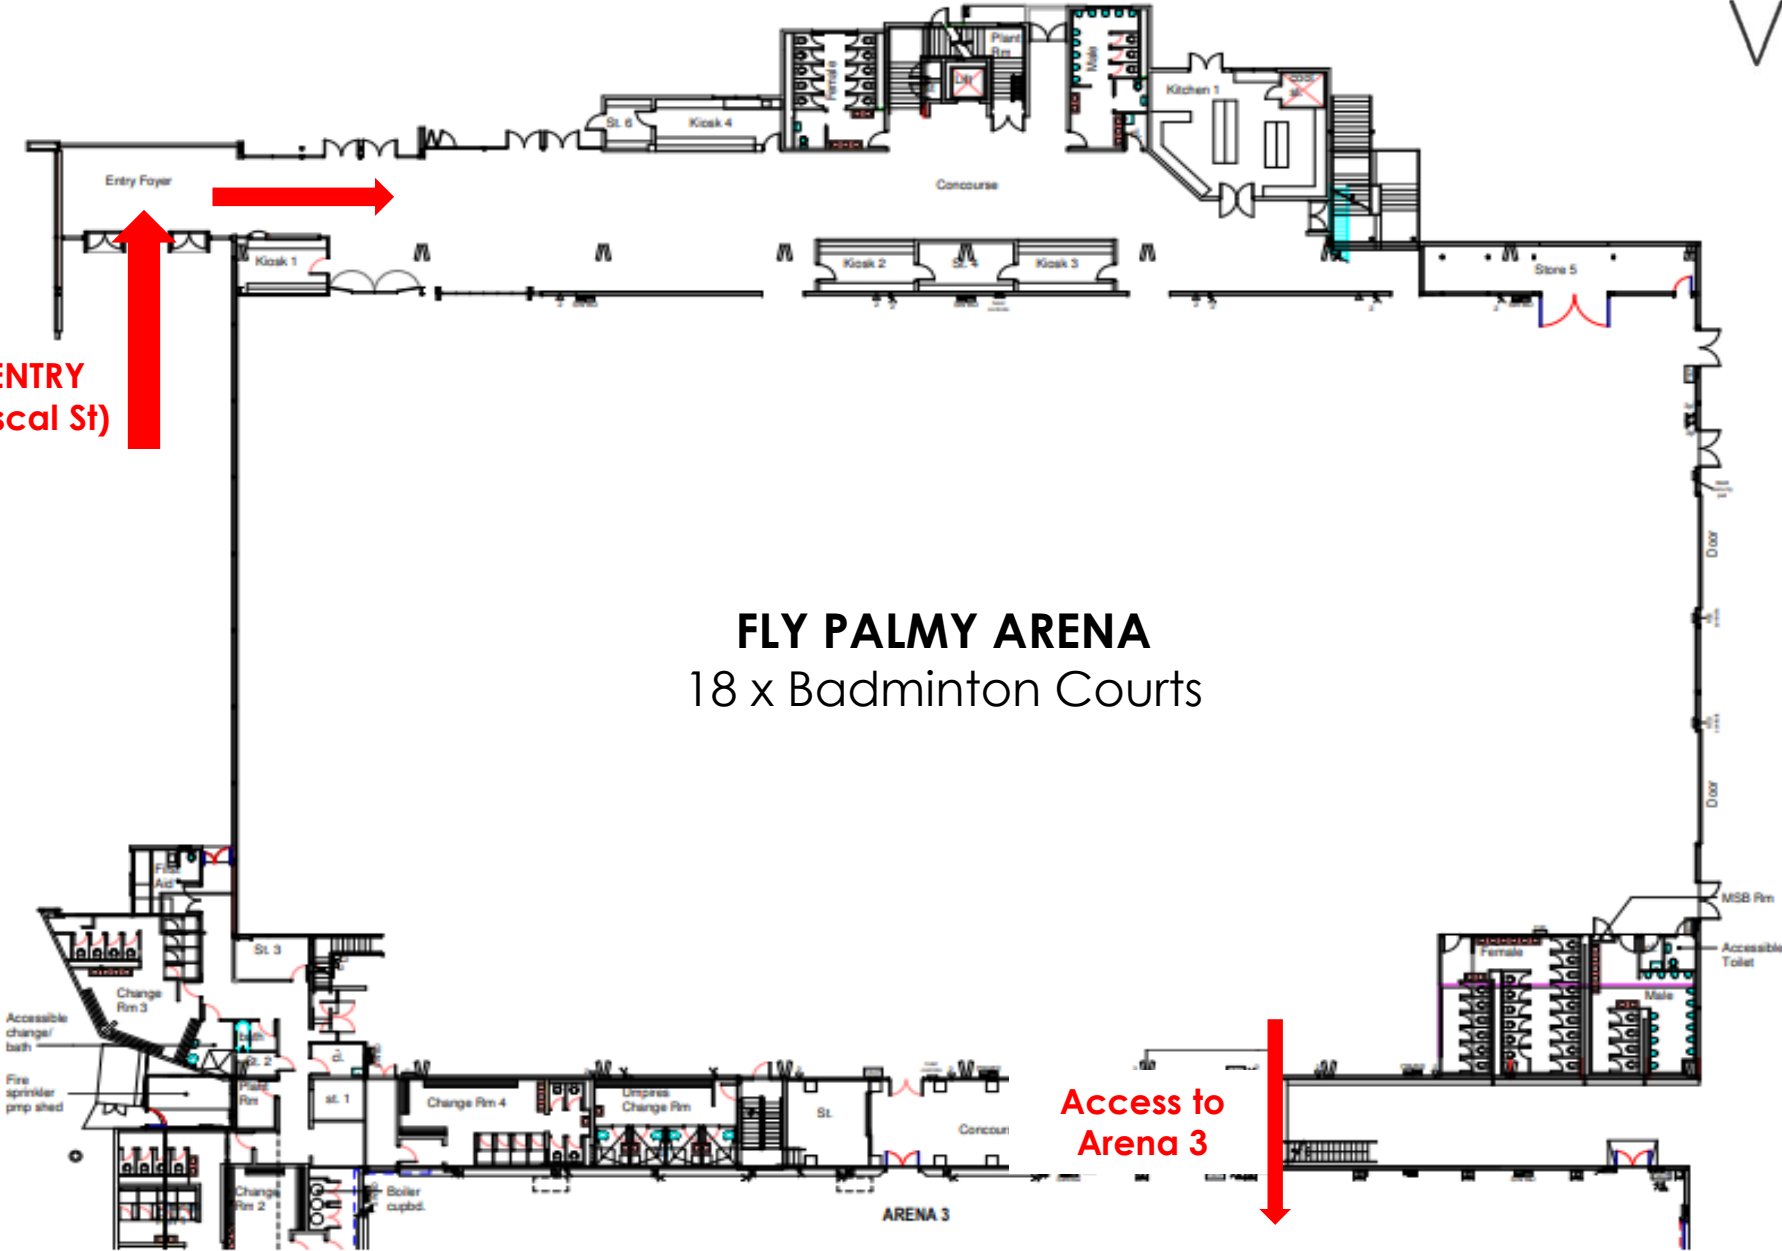

CAR PARKING

**VENUE + CAR PARK ENTRY
(Gate 4, Pascal Street)**

ARENA 3 ~ Saturday

ARENA 3 ~ SUNDAY

FLY PALMY ARENA ~ Arena 2

CAR PARKING

VENUE ENTRY
(From Pascal St)

FLY PALMY ARENA
18 x Badminton Courts

20 x event staff
car parks

Access to
Arena 3