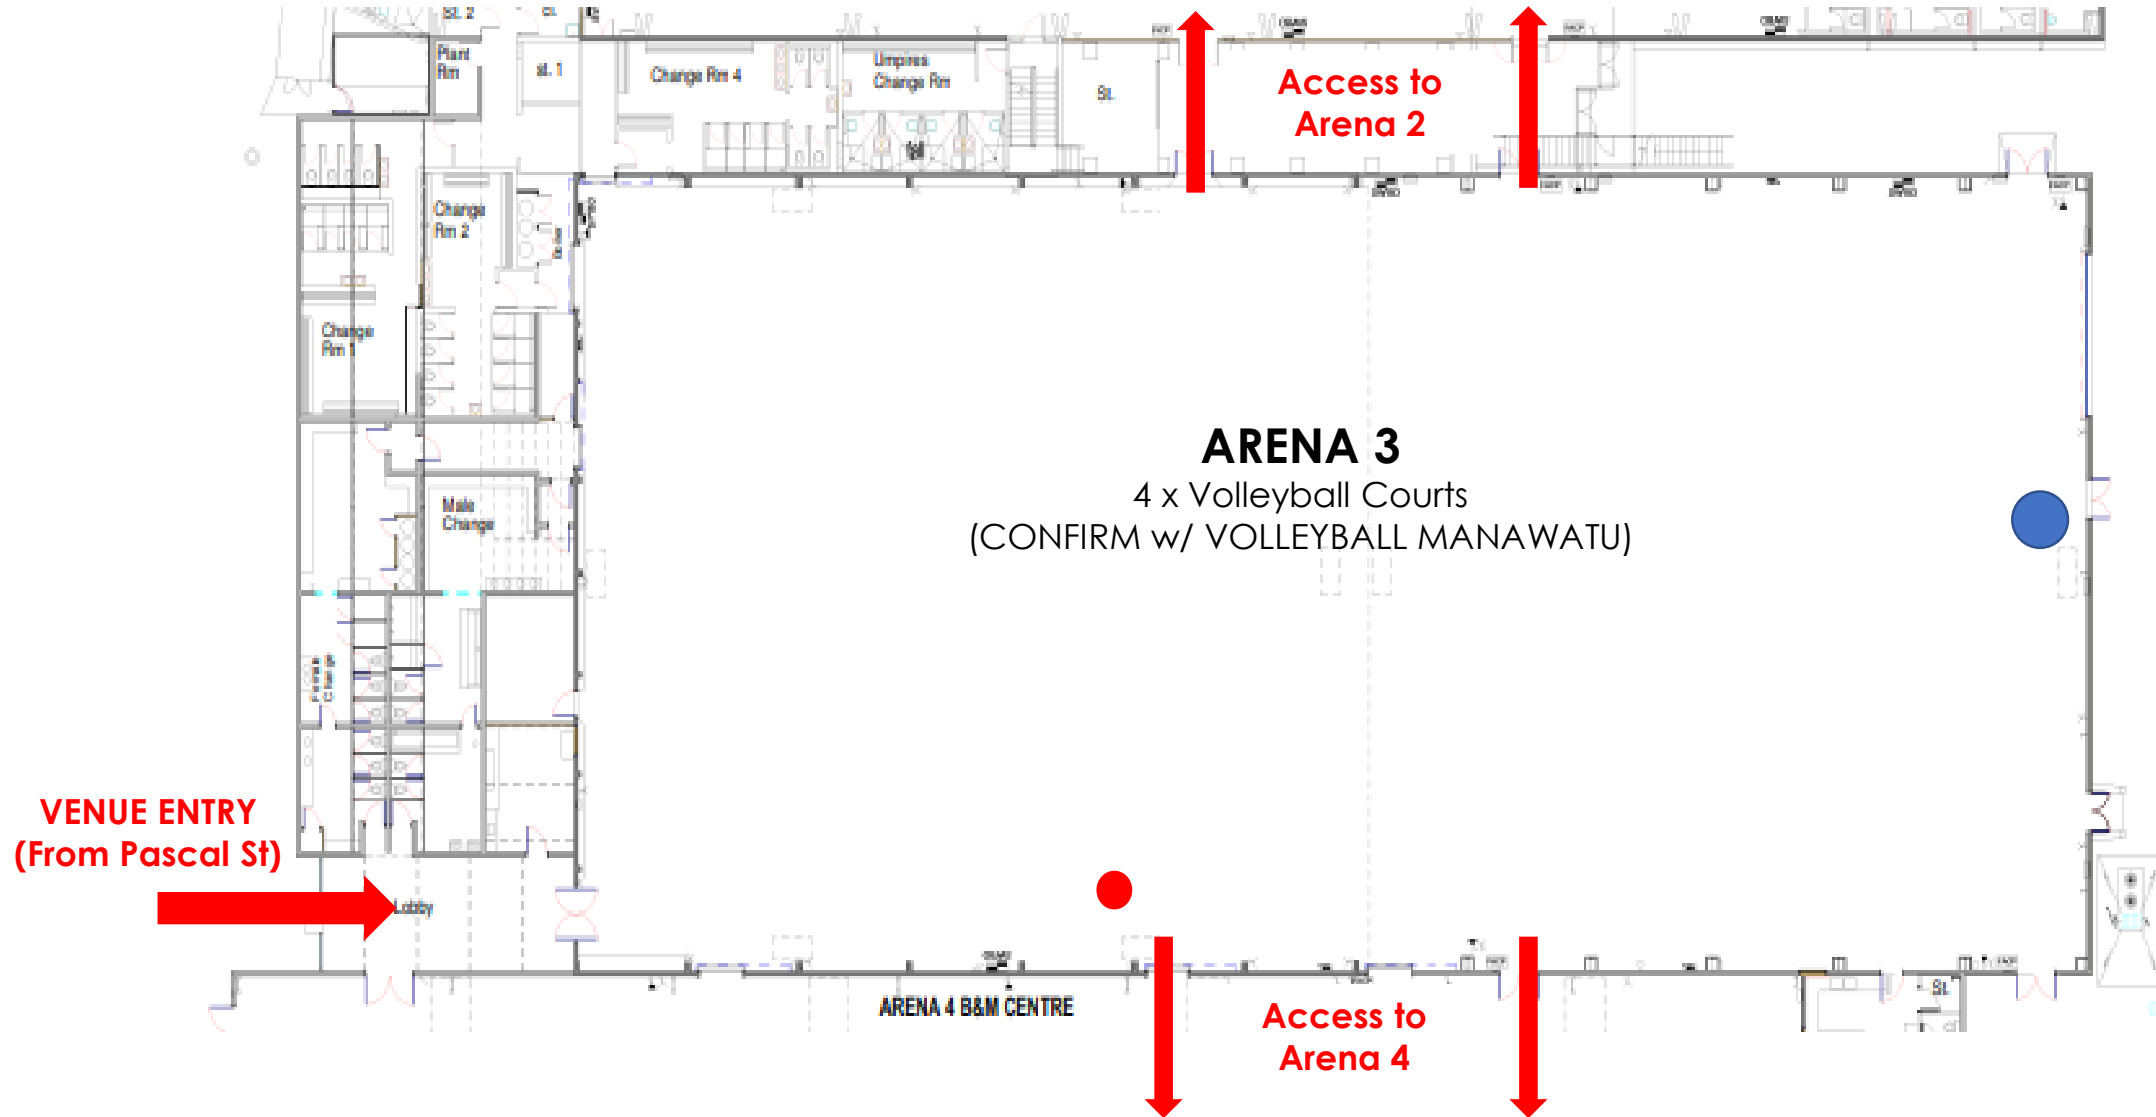

CAR PARKING

**VENUE + CAR PARK ENTRY
(Gate 4, Pascal Street)**

ARENA 3 ~ Saturday

ARENA 3 ~ SUNDAY

FLY PALMY ARENA ~ Arena 2

CAR PARKING

VENUE ENTRY
(From Pascal St)

FLY PALMY ARENA
18 x Badminton Courts

20 x event staff
car parks

Access to
Arena 3