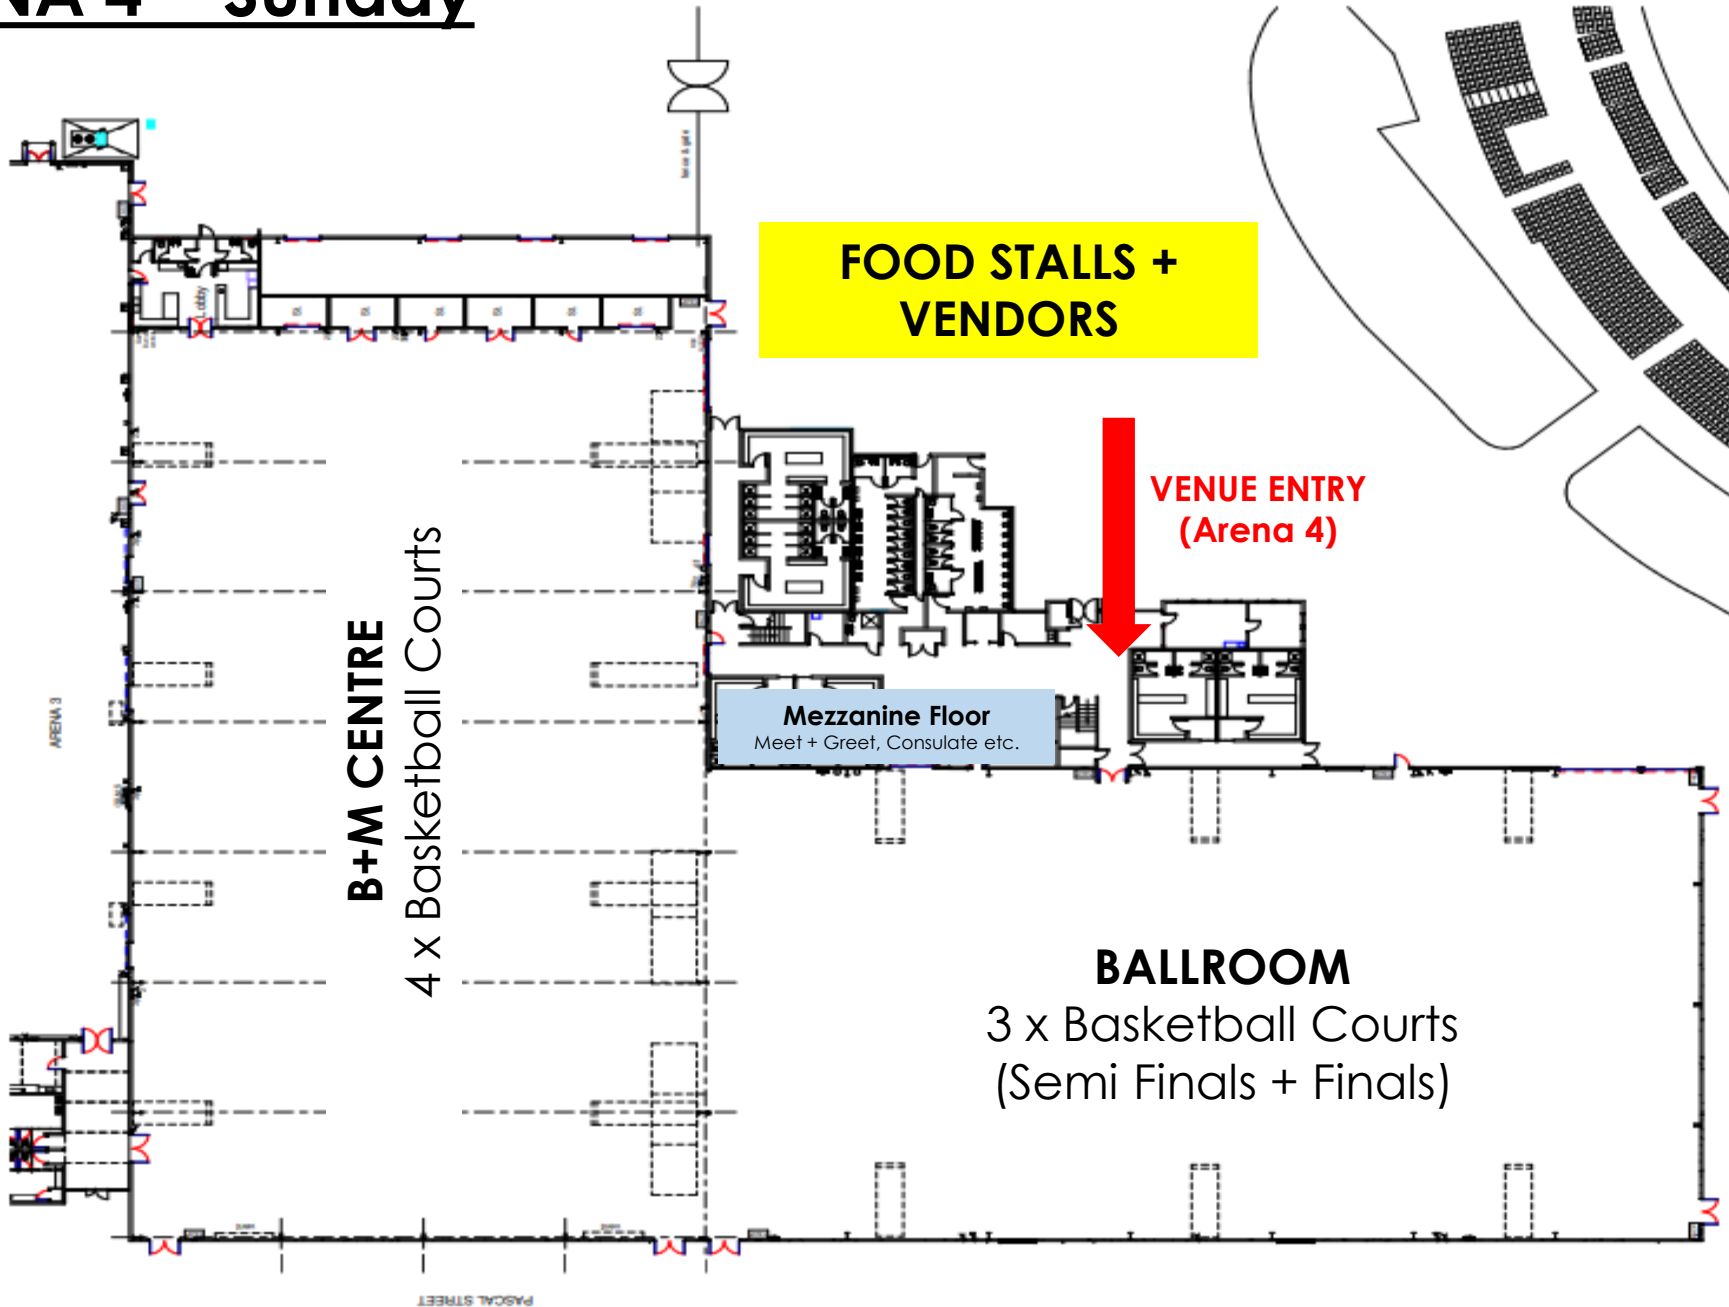

ARENA 4 ~ Saturday

Philippine Central Association

Labour Weekend ~
October 21st – 23rd

CAR PARKING

**VENUE + CAR PARK ENTRY
(Gate 4, Pascal Street)**

ARENA 4 ~ Sunday

Philippine Central Association

Labour Weekend ~
October 21st – 23rd

CAR PARKING

**VENUE + CAR PARK ENTRY
(Gate 4, Pascal Street)**

ARENA 3 ~ Saturday

ARENA 3 ~ SUNDAY

FLY PALMY ARENA ~ Arena 2

CAR PARKING

VENUE ENTRY
(From Pascal St)

FLY PALMY ARENA
18 x Badminton Courts

20 x event staff
car parks

Access to
Arena 3